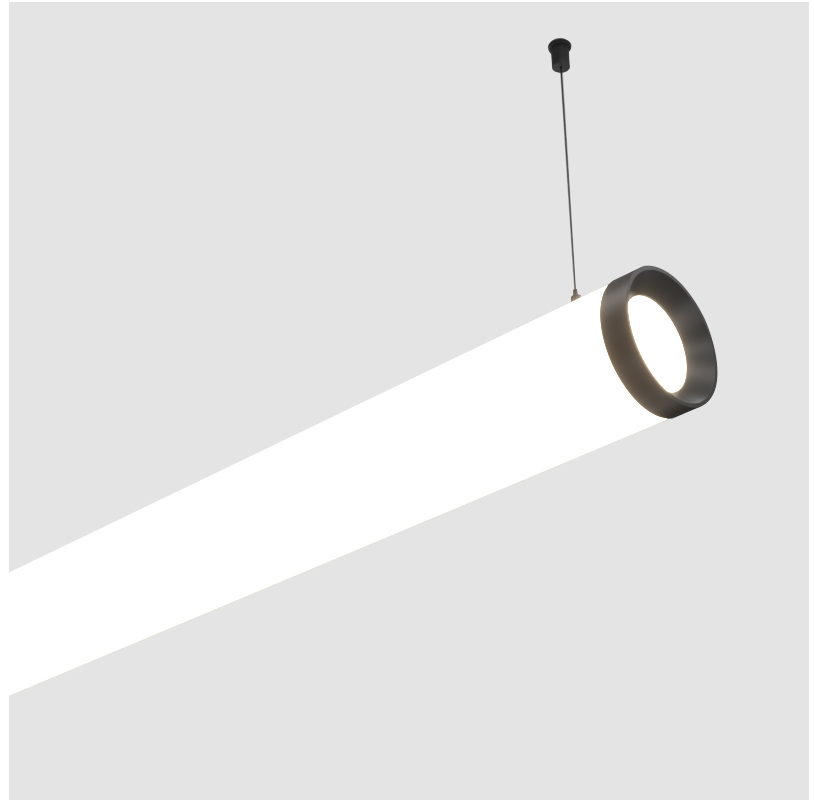

GENERAL

Series: Bunga Plus
Brand: Prolicht
Division: Architectural
Mounting Type: Suspension
Mounting Location: Ceiling
Subcategory: Profile

PHYSICAL

Shape: Cylinder
Length (mm): 938
Length (in): 36 ¹⁵/₁₆
Width (mm): 115
Width (in): 4 1/2
Height (mm): 115
Height (in): 4 1/2
Max. Overall Height (mm): 2115
Max. Overall Height (in): 83 1/4
Light Distribution: Omnidirectional
Weight (kg): 3.581
Weight (lbs): 7.88
Diffuser: [PMMA - Opal](#)
Fixture Finish: [SSR / BKV / CWI / CRY / HAB / UFT / ITA / RUA / FTG / MYG / LOD / PUS / FRO / FUP / KIA / POP / BLS / SPG / MEY / GOH / GUM / CHC / COM / ABZ / JAG / OBR / MOS / ROR](#)
Fixture Material: Aluminum
Cable Details: [2000mm or 4000mm Transparent Cable](#)

ELECTRICAL

Lamp Type: LED (Zhaga Standard)
Input Wattage (W): 15
Total Output Wattage (W): 12 / 11.1 (3500K)
Dimming: [Non-Dimming / Phase Dimming (120Vac only) / 0-10V Dimming](#)
Driver Included: Yes
Driver Location: Integrated
Driver Type: Constant Current - 120 / 277Vac
Driver Class: Class 2
Input Voltage (V): 120 - 277
Constant Current (MA): 350 / 375 (3500K)

LED

Color Temperature (°K): [3000 / 3500 / 4000](#)
Max. Delivered Lumen (lm): 1660 / 1715 / 1750
CRI: >80 CRI
Lamp Life (hrs): 50000

OPTICAL

RATINGS AND CERTIFICATIONS

Certified By: Certified for North American Standards
IP rating: IP20