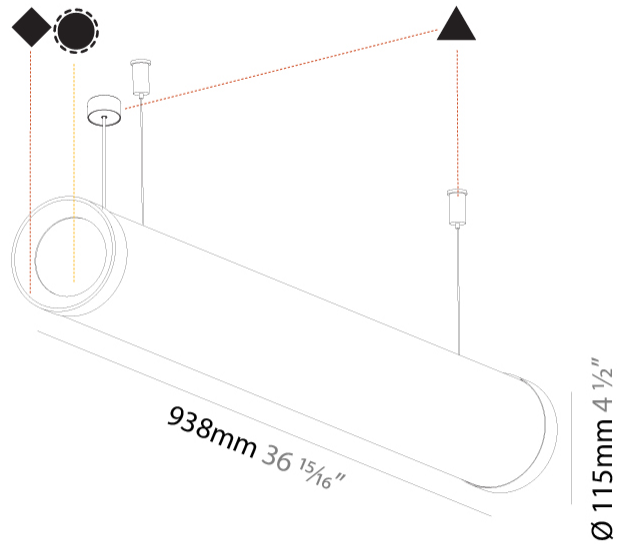

GENERAL

Series: Bunga Plus
Brand: Prolicht
Division: Architectural
Mounting Type: Suspension
Mounting Location: Ceiling
Subcategory: Profile

PHYSICAL

Shape: Cylinder
Length (mm): 938
Length (in): 36 ¹⁵/₁₆
Width (mm): 115
Width (in): 4 1/2
Height (mm): 115
Height (in): 4 1/2
Max. Overall Height (mm): 2115
Max. Overall Height (in): 83 1/4
Light Distribution: Omnidirectional
Weight (kg): 3.581
Weight (lbs): 7.88
Diffuser: [PMMA - Opal](#)
Fixture Finish: [SSR / BKV / CWI / CRY / HAB / UFT / ITA / RUA / FTG / MYG / LOD / PUS / FRO / FUP / KIA / POP / BLS / SPG / MEY / GOH / GUM / CHC / COM / ABZ / JAG / OBR / MOS / ROR](#)
Fixture Material: Aluminum
Cable Details: [2000mm or 4000mm Transparent Cable](#)

ELECTRICAL

Lamp Type: LED (Zhaga Standard)
Input Wattage (W): 15
Total Output Wattage (W): 12 / 11.1 (3500K)
Dimming: [Non-Dimming / Phase Dimming (120Vac only) / 0-10V Dimming](#)
Driver Included: Yes
Driver Location: Integrated
Driver Type: Constant Current - 120 / 277Vac
Driver Class: Class 2
Input Voltage (V): 120 - 277
Constant Current (MA): 350 / 375 (3500K)

LED

Color Temperature (°K): [3000 / 3500 / 4000](#)
Max. Delivered Lumen (lm): 1660 / 1715 / 1750
CRI: >80 CRI
Lamp Life (hrs): 50000

OPTICAL

RATINGS AND CERTIFICATIONS

Certified By: Certified for North American Standards
IP rating: IP20