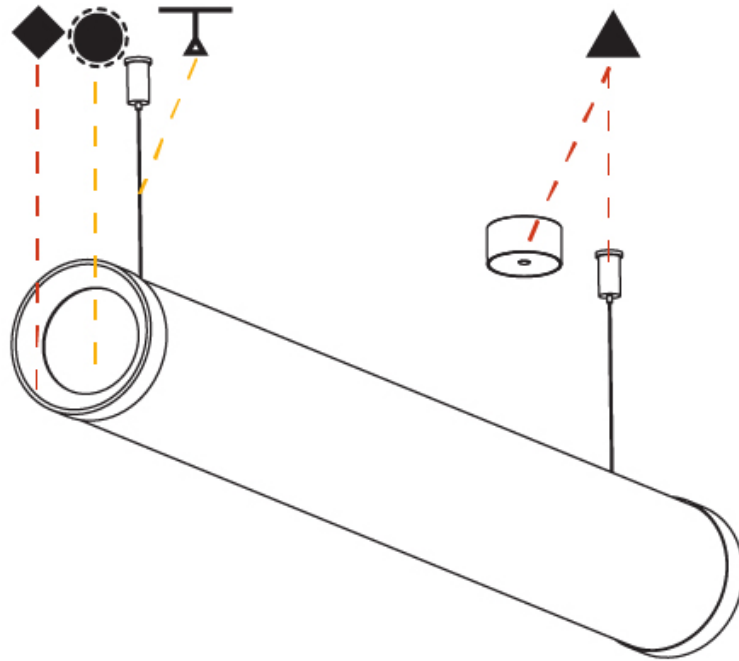

BUNGA PLUS SUSPENSION

A30700-

PROJECT	_____
TYPE	_____
SPECIFIER	_____
QUANTITY	_____
DATE	_____